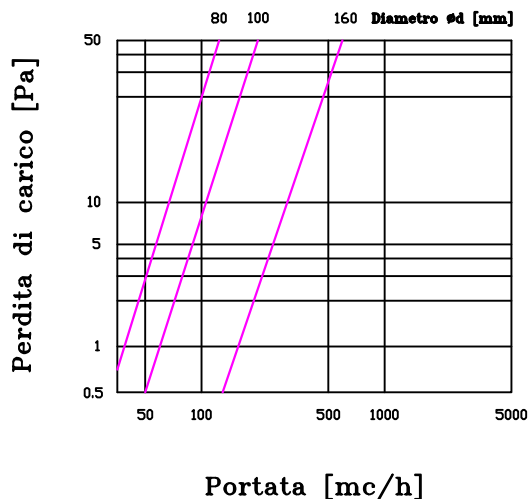

Dati tecnici

AIRBLU

Via del lavoro, 21A - 47035 GAMBETTOLA (FC)
Tel. +39 0547 59308 - Fax +39 0547 657683
<http://www.airblu.com> - E-mail: info@airblu.com