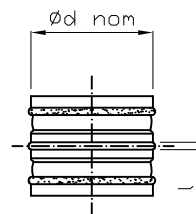

# MANICOTTI MM IN ACCIAIO ZINCATO

## COUPLING MM IN ZINC-PLATED STEEL

### Dimensioni

MANICOTTO IN ACCIAIO MM  $\varnothing 80$  mm  
 COUPLING IN STEEL MM  $\varnothing 80$  mm code CIT519

MANICOTTO IN ACCIAIO MM  $\varnothing 100$  mm  
 COUPLING IN STEEL MM  $\varnothing 100$  mm code CIT520

MANICOTTO IN ACCIAIO MM  $\varnothing 160$  mm  
 COUPLING IN STEEL MM  $\varnothing 160$  mm code CIT521

$\varnothing d$ nom	l [mm]	m [Kg]
80	6	0.12
100	6	0.14
160	6	0.24